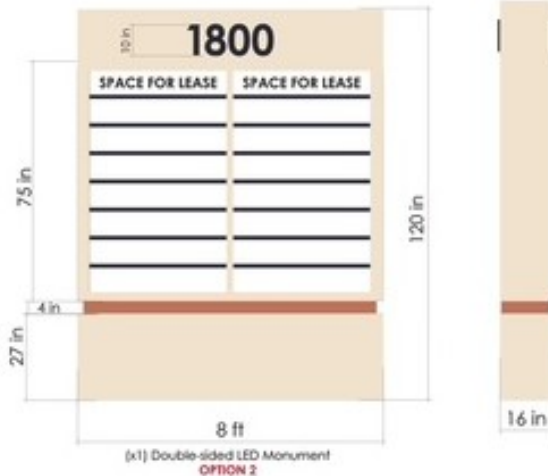

SECTION 4: MONUMENT SIGN

4A. Existing Monument Sign

The property has one (1) ground-mounted legally established monument sign along the Powerline Road frontage. Engineering drawings for the monument sign were prepared under Project No. 24-0708 (dated November 21, 2024) by SW Engineering, CA #28032, Delray Beach, FL, and Provident Design & Build, Stuart, FL. The sign design is a multi-tenant directory-style monument sign with individual tenant panel inserts.